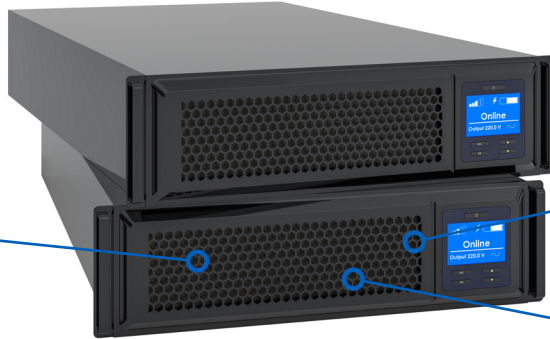

POWER SUPPLY

UNINTERRUPTED POWER SUPPLY (UPS)